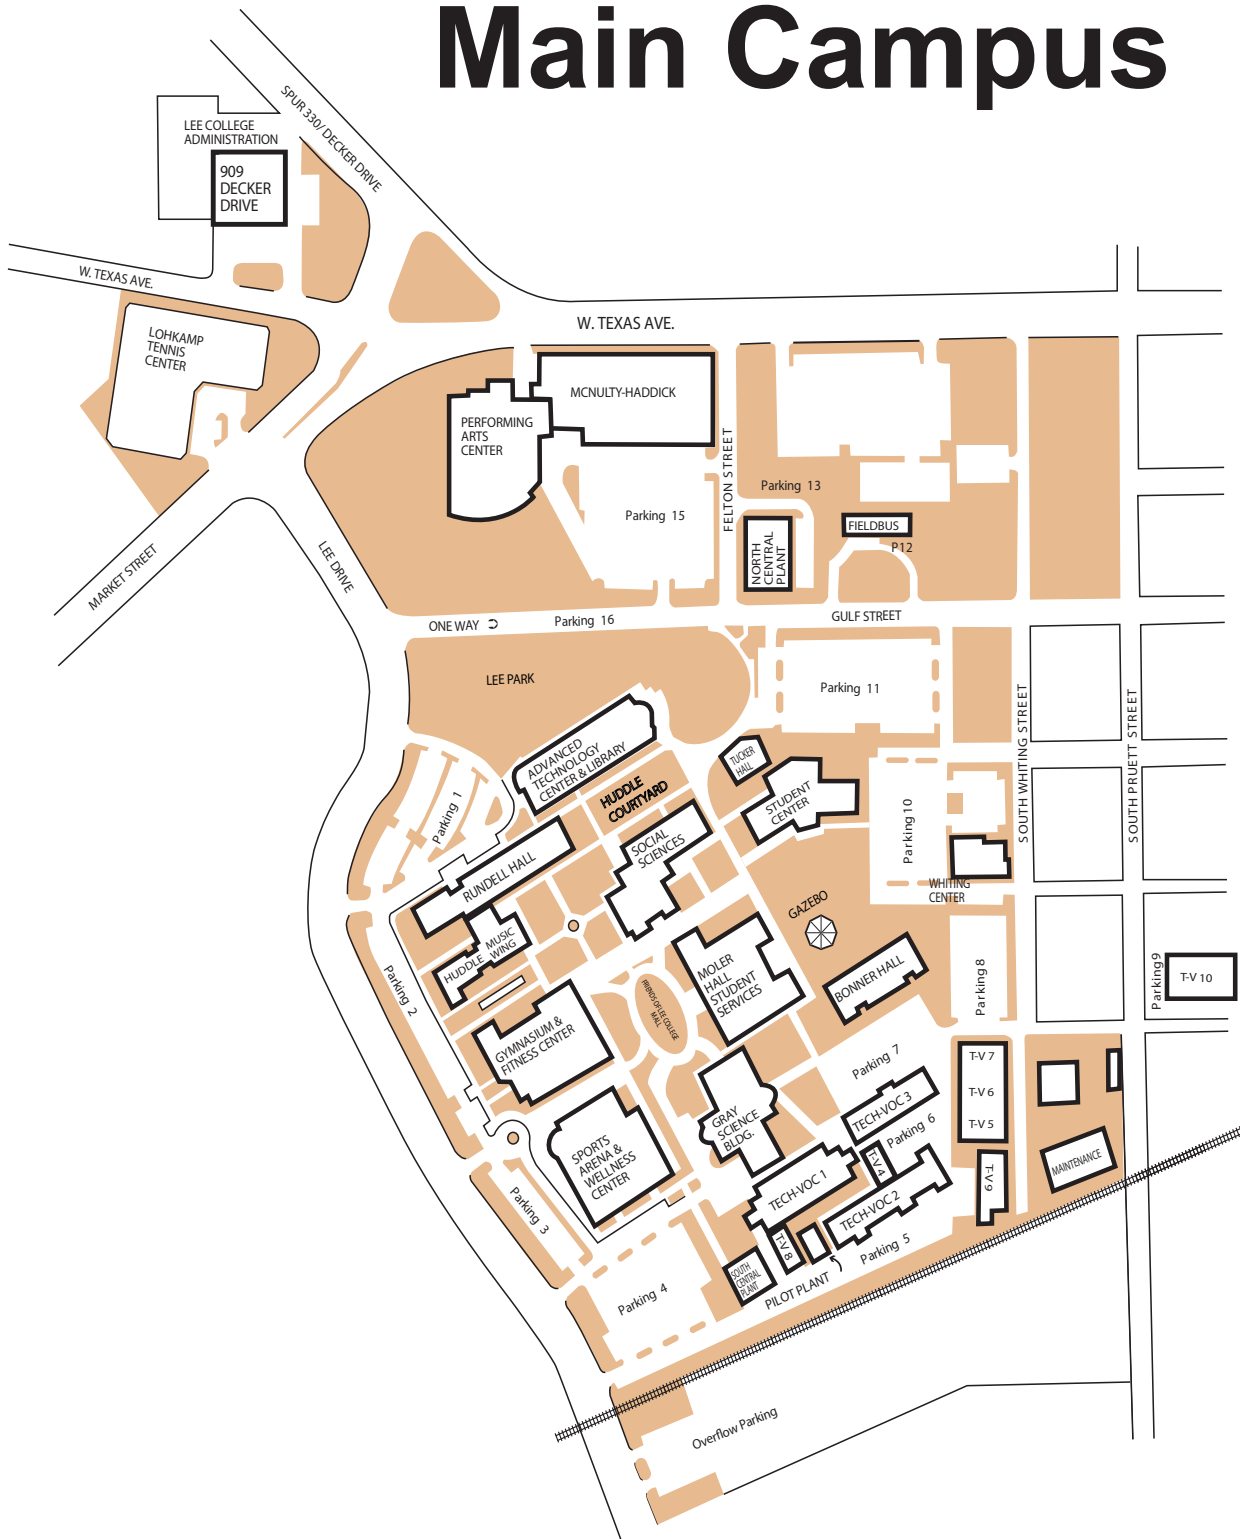

Lee College Main Campus

Service Area Map

TDCJ - Texas Department of Criminal Justice

★ Lee College Service Area School Districts and Extension Sites

Lee College McNair Campus at 1-10	281- 425-6287
Neighborhood College	281- 425-6445
Weekend College	281- 425-6384
Admissions	281- 425-6393
Admissions Fax	281- 425-6831
Counseling	281- 425-6384
Financial Aid	281- 425-6389
Switchboard	281- 427-5611