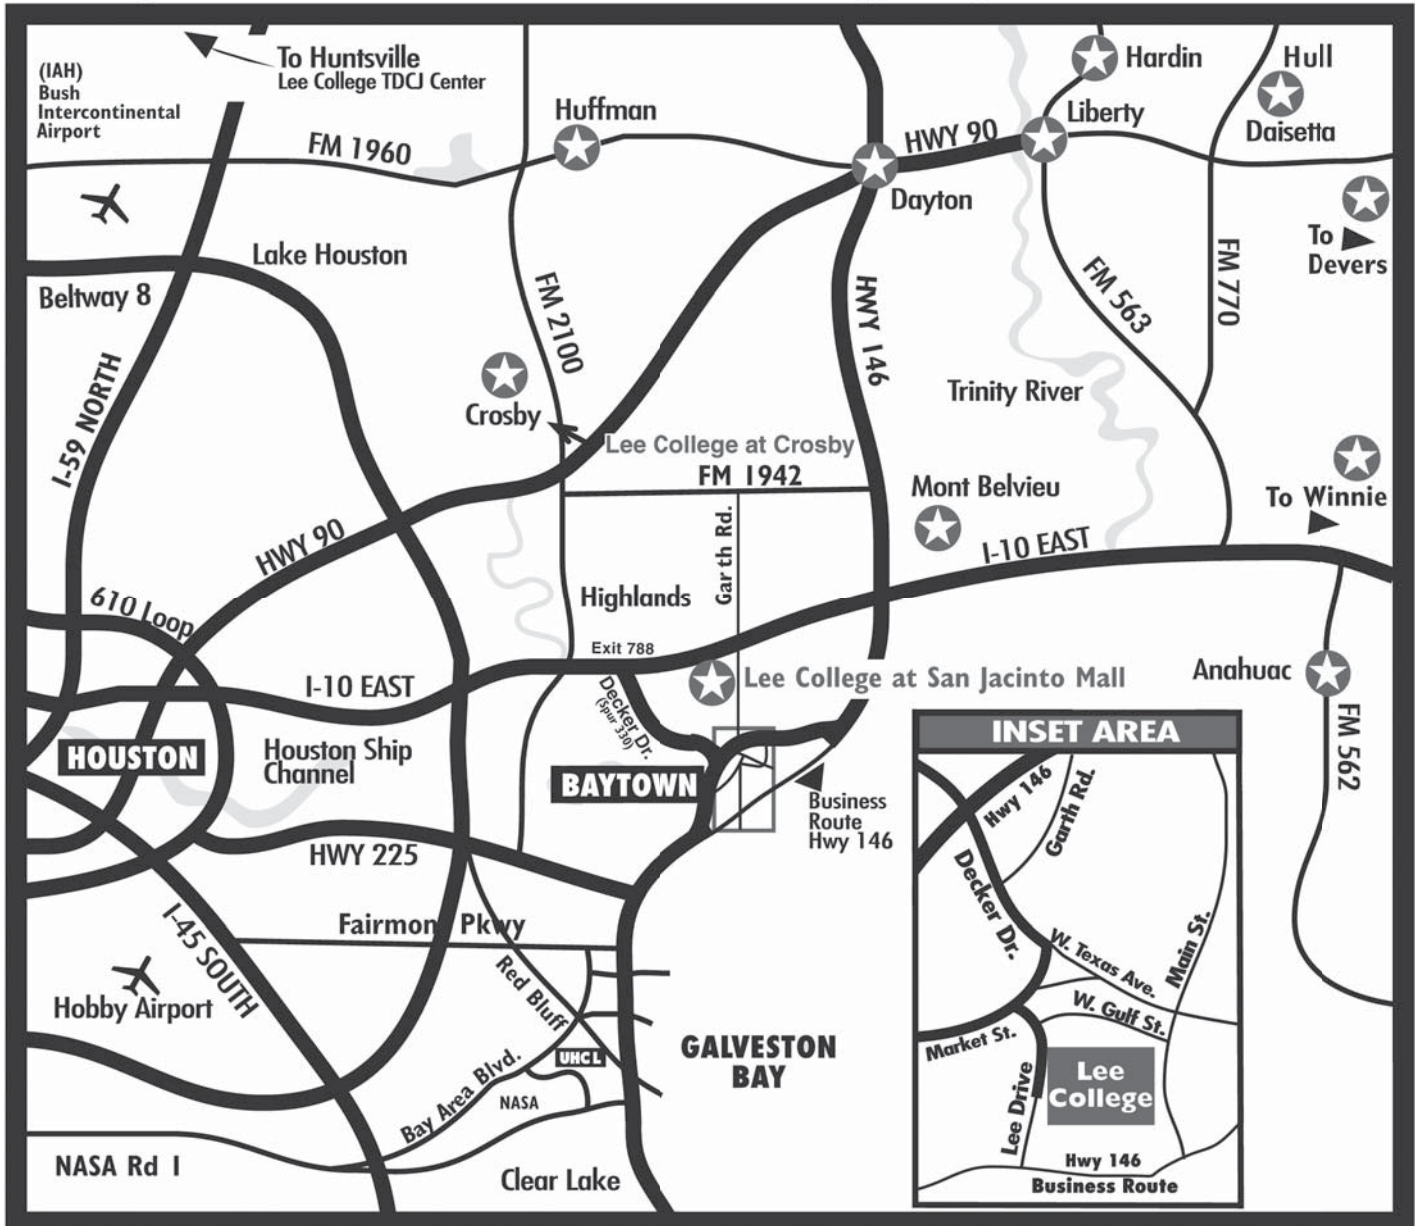

Lee College Main Campus

Service Area Map

TDCJ - Texas Department of Criminal Justice

★ Lee College Service Area School Districts and Extension Sites

Lee College McNair Campus at 1-10	281- 425-6287
Neighborhood College	281- 425-6445
Weekend College	281- 425-6384
Admissions	281- 425-6393
Admissions Fax	281- 425-6831
Counseling	281- 425-6384
Financial Aid	281- 425-6389
Switchboard	281- 427-5611