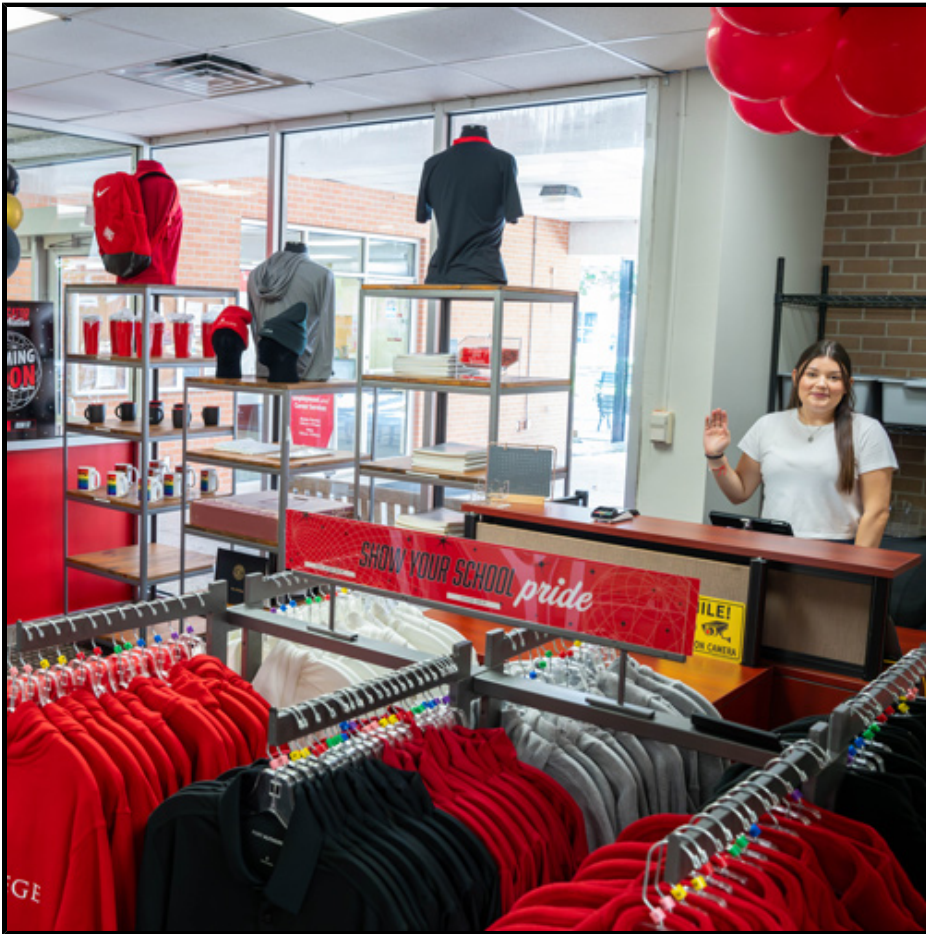

Auxiliary Services

[CAFE '34: SNACK BAR](#)

Start your day with a delicious cup of coffee or grab a quick bite between classes at Cafe'34. Our snack bar offers a variety of beverages, pastries, sandwiches, and healthy snacks to keep you energized throughout the day. Located in Moler Hall.

[NAVIGATOR NATION: MERCH STORE](#)

Show your school spirit with pride! Navigator Nation is your one-stop shop for all campus merchandise, including apparel, accessories, and memorabilia. Find the perfect gear to support our teams and represent our community. Moler Hall, Room 117.

VENDING MACHINES

Vending machines throughout campus offer snacks, beverages & essentials. Whether you need a quick pick-me-up or a refreshing drink, we have you covered. Lose money? Report it to Cashier Services for a refund. Machine out of service? [Notify Michelle Lewis](#).